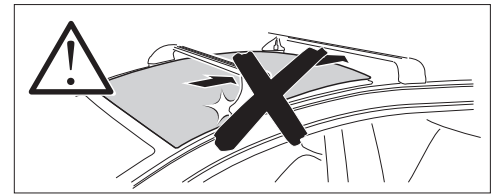

1

Kit 186222
MG ES5, 5-dr SUV, 25-
MG S5 EV, 5-dr SUV, 25-

ISO 11154-E

This kit is only for vehicles with flush railing.

1 KIT
Safety

1

O11 x4

177 x4

O22 x4

Spare Part 54201 x4

+ = Max: 75 kg / 165 lbs

Max 130 km/h / 80 Mph

2 FOOT PACK

2

> Instructions

4 Nm x1

x4

x1

80 km/h / 50 Mph